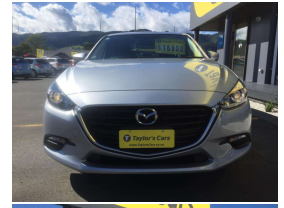

# 2017 Mazda Axela 15C

### Odometer

76,551 km