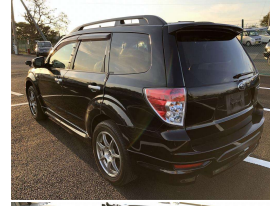

2010 Subaru Forester 2.0XT AWD - 5sp Manual

Taylor's Cars

FINANCE THIS CAR ONLY FROM

\$0.00*

PER WEEK

*Finance calculation based on a 5 month term, no deposit and with an example annual fixed interest rate of 7%. Excludes all other taxes, license, insurance and registration fees. Offer is for the maximum purchase price of \$20,000. Excludes any out-of-pocket finance fees, condition and handling charges apply.

Body

SUV / 4x4

Odometer

104,185 km

Engine

2000 cc

Fuel Type

Petrol