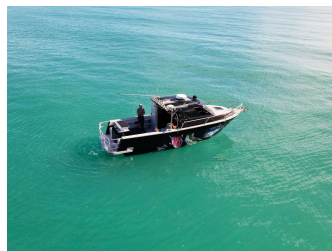

2017 Pinnacle 930

Purchase Price **\$295,000**
Includes GST, Registration & Licensing

Finance may be available on this vehicle. Ask one of our friendly staff for more information.

Gain peace of mind with Mechanical Breakdown Insurance. **Ask us how.**

Top features
None Listed

Body Style
Commercial Boat

Odometer
N/A

Engine
370 hp, Inboard

Fuel Type
Diesel

Transmission
N/A

Wheels
N/A

VIN
-