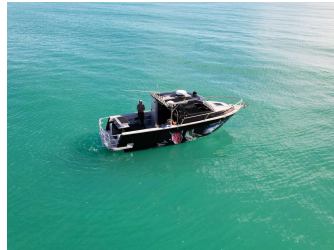

2017 Pinnacle 930

Purchase Price **\$295,000**
Includes GST, Registration & Licensing

Finance may be available on this vehicle. Ask one of our friendly staff for more information.

Gain peace of mind with Mechanical Breakdown Insurance. **Ask us how.**

Top features
None Listed

Body Style
Recreational Boat

Odometer
N/A

Engine
370 hp, Inboard

Fuel Type
Diesel

Transmission
N/A

Wheels
N/A

VIN
-