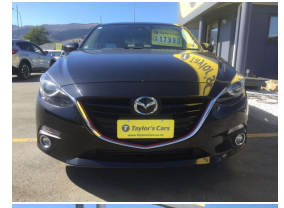

2014 Mazda AXELA SPORTS XD

VEHICLE INFORMATION

Cash Price

Includes GST

\$16,990

+ on-road-costs of \$350

Finance this vehicle
from only

\$89.31

Odometer

110,932 km

Engine

2200 cc

Fuel Type

Diesel

Transmission

Automatic