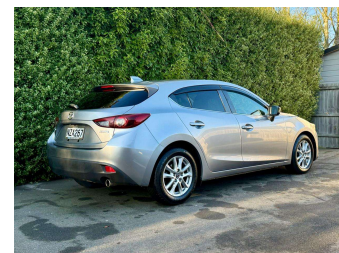

2013 Mazda Axela 15S

Purchase Price

\$11,990

Includes GST, Registration & Licensing

Finance may be available on this vehicle. Ask one of our friendly staff for more information.

Gain peace of mind with Mechanical Breakdown Insurance. **Ask us how.**

Top features

None Listed

Body Style

5 door, Hatchback

Odometer

115,000 km

Engine

1490 cc, Petrol

Fuel Type

Petrol

Transmission

Automatic, Front Wheel

Wheels

-

VIN

7AT0C13JX21101811