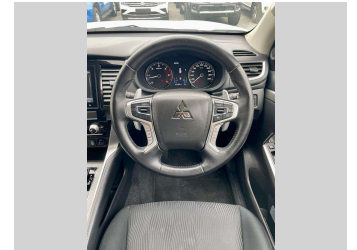

2022 Mitsubishi Pajero Sport

Purchase Price **\$42,990**
Includes GST, Registration & Licensing

Finance may be available on this vehicle. Ask one of our friendly staff for more information.

Gain peace of mind with Mechanical Breakdown Insurance. **Ask us how.**

Body Style
5 door, SUV / 4x4

Odometer
34,450 km

Engine
2400 cc, Diesel

Fuel Type
Diesel

Transmission
Automatic, 4WD

Wheels
-

VIN
MMAGUKS10NH011104

Interior
Black