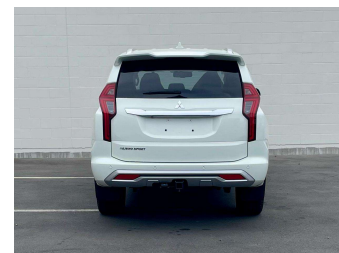

2022 Mitsubishi Pajero Sport

Purchase Price

\$39,990

Includes GST, Registration & Licensing

Finance may be available on this vehicle. Ask one of our friendly staff for more information.

Gain peace of mind with Mechanical Breakdown Insurance. **Ask us how.**

Body Style

5 door, SUV / 4x4

Odometer

34,450 km

Engine

2400 cc, Diesel

Fuel Type

Diesel