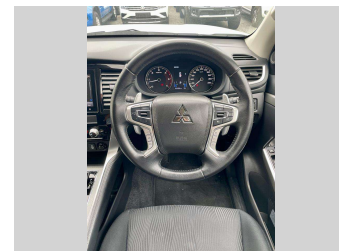

2022 Mitsubishi Pajero Sport

Purchase Price

\$39,990

Includes GST, Registration & Licensing

Finance may be available on this vehicle. Ask one of our friendly staff for more information.

Gain peace of mind with Mechanical Breakdown Insurance. **Ask us how.**

Body Style

5 door, SUV / 4x4

Odometer

34,450 km

Engine

2400 cc, Diesel

Fuel Type

Diesel