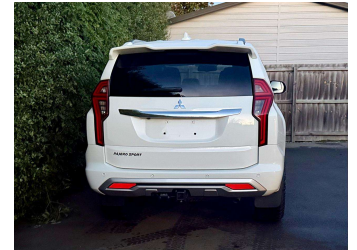

# 2022 Mitsubishi Pajero Sport

**Purchase Price** **\$39,990**  
Includes GST, Registration & Licensing

Finance may be available on this vehicle. Ask one of our friendly staff for more information.

Gain peace of mind with Mechanical Breakdown Insurance. **Ask us how.**